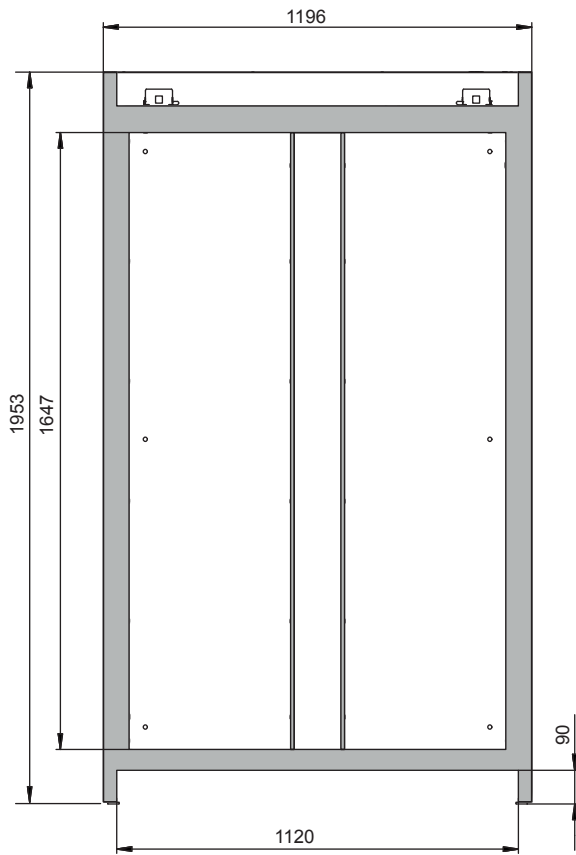

**Dimensions**

Width (external)	1193 mm
Depth (external)	615 mm
Height (external)	1953 mm
Width (internal)	450 mm
Depth (internal)	522 mm
Height (internal)	1647 mm

The available internal dimensions can vary depending on the interior equipment package.

**Weight / Load**

Weight without interior equipment	454 kg
Distributed load	595 kg/m <sup>2</sup>
Maximum load	600 kg

**Ventilation**

Extraction air	75 DN
minimum exhaust air quantity 10 times	9 m <sup>3</sup> /h
Pressure drop inside the cabinet	5 Pa

**General Information**

Number of doors	2
Door opening angle	89.50°
Depth with open doors	1165 mm
Interior grid dimension	32 mm
Entry width transport base	1120 mm
Entry height transport base	90 mm
Customs tariff number	94032080

Front view

Side view

Top view