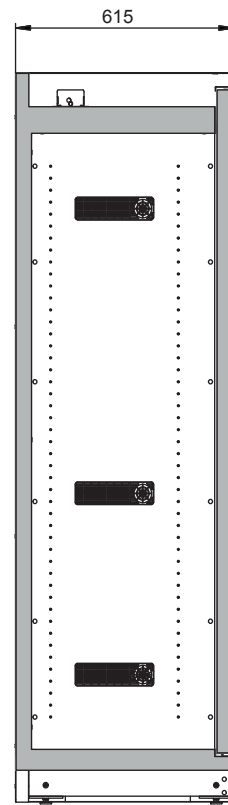

**Dimensions**

Width (external)	1193 mm
Depth (external)	615 mm
Height (external)	1953 mm
Width (internal)	450 mm
Depth (internal)	522 mm
Height (internal)	1647 mm

The available internal dimensions can vary depending on the interior equipment package.

**Weight / Load**

Weight without interior equipment	454 kg
Distributed load	595 kg/m <sup>2</sup>
Maximum load	600 kg

**Ventilation**

Extraction air	75 DN
minimum exhaust air quantity 10 times	9 m <sup>3</sup> /h
Pressure drop inside the cabinet	5 Pa

**General Information**

Number of doors	2
Door opening angle	89.50°
Depth with open doors	1165 mm
Interior grid dimension	32 mm
Entry width transport base	1120 mm
Entry height transport base	90 mm
Customs tariff number	94032080

Front view

Side view

Top view