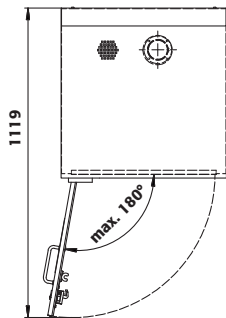

Dimensions

Width (external)	600.00 mm
Depth (external)	615.00 mm
Height (external)	2300.00 mm
Width (internal)	485.00 mm
Depth (internal)	565.00 mm
Height (internal)	1865.00 mm

The available internal dimensions can vary depending on the interior equipment package.

General Information

Number of doors	1
Depth with open doors	1119 mm
Customs tariff number	94032080

Front view

Side view

Diagram shows left-hinged door. Dimensions are identical for a right-hinged fitting.