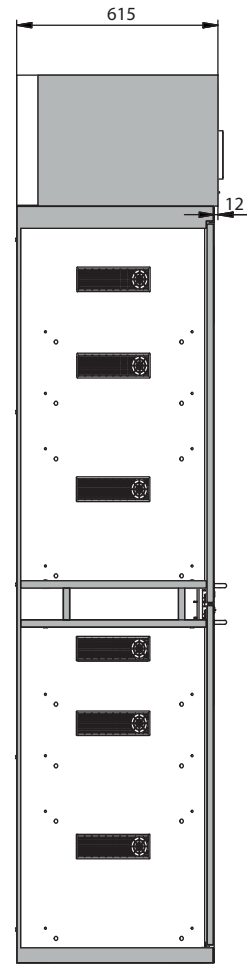

**Recirculating air filter storage cabinet SLX-CLASSIC
Model SLX.230.060.MH.R, in light grey (RAL 7035)**

Safe and approved storage of aggressive, non flammable hazardous materials in workrooms

Function / construction:

Dimensions

Width (external)	600.00 mm
Depth (external)	615.00 mm
Height (external)	2300.00 mm
Width (internal)	485.00 mm
Depth (internal)	565.00 mm
Height (internal)	1865.00 mm

The available internal dimensions can vary depending on the interior equipment package.

Weight / Load

Weight without interior equipment	152 kg
Distributed load	363.00 kg/m ²
Maximum load	300 kg

Electrical component

Frequency	50 Hz
Nominal voltage	230 V
Maximum current consumption	0.5 A
Power consumption in operation	120 W
Power consumption in standby mode	50 W

General Information

Number of doors	1
Depth with open doors	1119 mm
Customs tariff number	94032080

Front view

Side view

Diagram shows left-hinged door. Dimensions are identical for a right-hinged fitting.