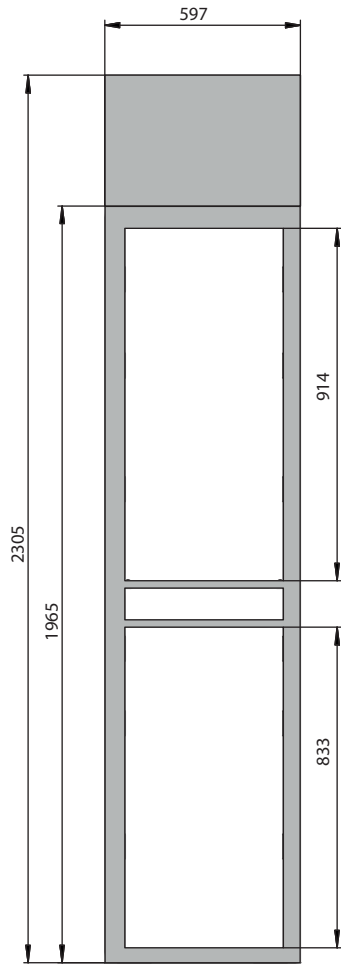

Dimensions

Width (external)	600.00 mm
Depth (external)	615.00 mm
Height (external)	2300.00 mm
Width (internal)	485.00 mm
Depth (internal)	565.00 mm
Height (internal)	1865.00 mm

The available internal dimensions can vary depending on the interior equipment package.

Weight / Load

Weight without interior equipment	152 kg
Distributed load	363.00 kg/m ²
Maximum load	300 kg

Electrical component

Frequency	50 Hz
Nominal voltage	230 V
Maximum current consumption	0.5 A
Power consumption in operation	120 W
Power consumption in standby mode	50 W

General Information

Number of doors	1
Depth with open doors	1119 mm
Customs tariff number	94032080

Front view

Side view

Diagram shows left-hinged door. Dimensions are identical for a right-hinged fitting.