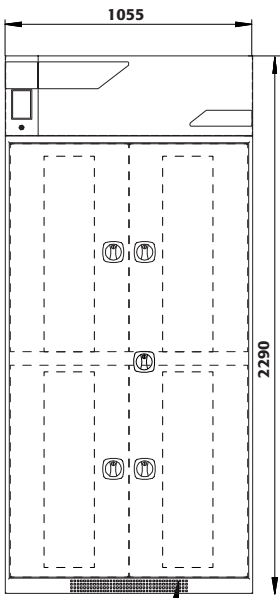

Front view

Side view

Top view

Natural ventilation

CX.229.105.WDFW / CX.229.105.MM.4WD