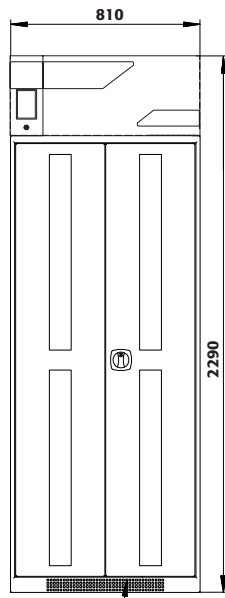

Natural ventilation

CX.229.081.WDFW