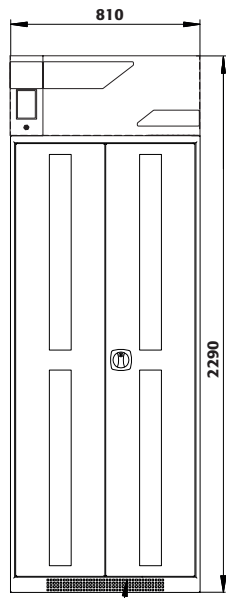

Dimensions

Width (external)	810.00 mm
Depth (external)	520.00 mm
Height (external)	2290.00 mm
Width (internal)	751.00 mm
Depth (internal)	493.00 mm
Height (internal)	1835.00 mm

The available internal dimensions can vary depending on the interior equipment package.

General Information

Number of doors	2
Door opening angle	110.00°
Depth with open doors	904 mm
Customs tariff number	94032080

Front view

Side view

Top view

Natural ventilation

CX.229.105.WDFW / CX.229.105.MM.4WD