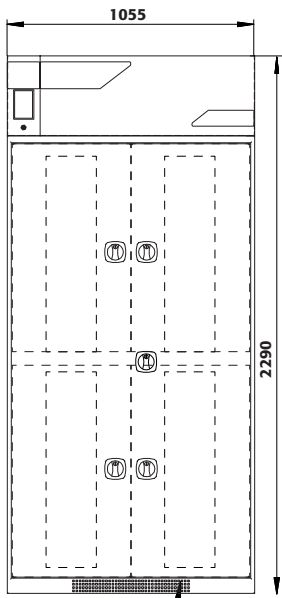

Dimensions

Width (external)	810.00 mm
Depth (external)	520.00 mm
Height (external)	2290.00 mm
Width (internal)	751.00 mm
Depth (internal)	493.00 mm
Height (internal)	1835.00 mm

The available internal dimensions can vary depending on the interior equipment package.

General Information

Number of doors	2
Door opening angle	110.00°
Depth with open doors	904 mm
Customs tariff number	94032080

Front view

Side view

Top view

Natural ventilation

CX.229.105.WDFW / CX.229.105.MM.4WD