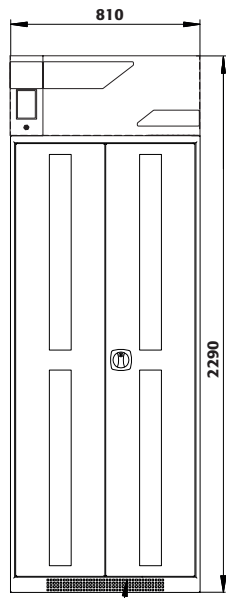

Dimensions

Width (external)	1055.00 mm
Depth (external)	520.00 mm
Height (external)	2290.00 mm
Width (internal)	996.00 mm
Depth (internal)	493.00 mm
Height (internal)	1835.00 mm

The available internal dimensions can vary depending on the interior equipment package.

General Information

Number of doors	2
Door opening angle	110.00°
Depth with open doors	1026 mm
Customs tariff number	94032080

Front view

Side view

Top view

Natural ventilation

CX.229.105.WDFW / CX.229.105.MM.4WD