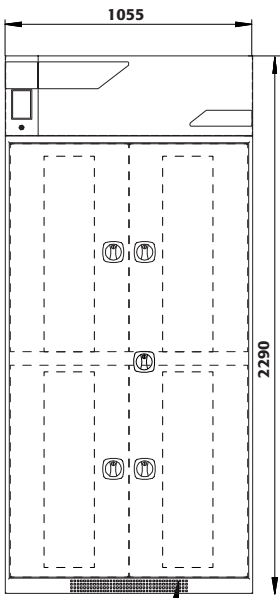

Dimensions

Width (external)	1055.00 mm
Depth (external)	520.00 mm
Height (external)	2290.00 mm
Width (internal)	996.00 mm
Depth (internal)	493.00 mm
Height (internal)	1835.00 mm

The available internal dimensions can vary depending on the interior equipment package.

General Information

Number of doors	2
Door opening angle	110.00°
Depth with open doors	1026 mm
Customs tariff number	94032080

Front view

Side view

Top view

Natural ventilation

CX.229.105.WDFW / CX.229.105.MM.4WD