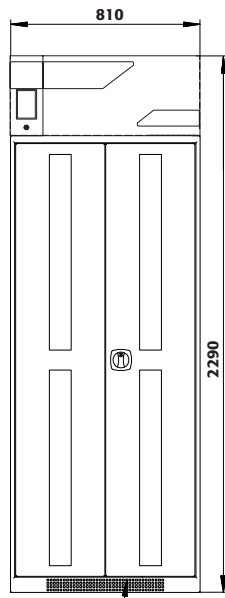

Dimensions

Width (external)	1055.00 mm
Depth (external)	520.00 mm
Height (external)	2290.00 mm
Width (internal)	996.00 mm
Depth (internal)	493.00 mm
Height (internal)	1835.00 mm

The available internal dimensions can vary depending on the interior equipment package.

General Information

Number of doors	2
Door opening angle	110.00°
Depth with open doors	1026 mm
Customs tariff number	94032080

Front view

Side view

Top view

Natural ventilation

CX.229.105.WDFW / CX.229.105.MM.4WD