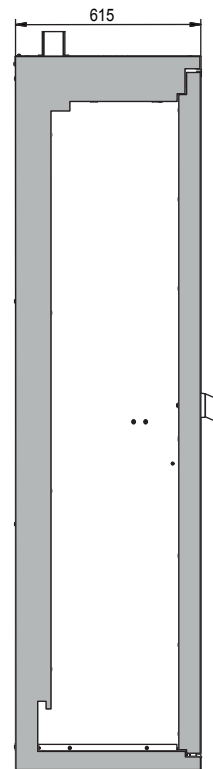

**Available equipment:**

- Standard interior equipment – complete with mounting rails, rolling ramp and cylinder retainer

**Dimensions**

<b>Width (external)</b>	598.00 mm
<b>Depth (external)</b>	615.00 mm
<b>Height (external)</b>	2050.00 mm
<b>Width (internal)</b>	477.00 mm
<b>Depth (internal)</b>	425.00 mm
<b>Height (internal)</b>	1858.00 mm

**Colouring / Surface finish**

<b>Body colour code</b>	
<b>Body colour</b>	Laboratory white (sim. RAL 9016)
<b>Body surface finish</b>	plain
<b>Door / Drawer colour code</b>	
<b>Door / Drawer colour</b>	Laboratory white (sim. RAL 9016)
<b>Door / Drawer surface finish</b>	plain

**General Information**

<b>Number of doors</b>	1
<b>Door opening angle</b>	180.00°
<b>Depth with open doors</b>	1135 mm
<b>x 50-litre gas cylinders</b>	2 piece
<b>Customs tariff number</b>	94032080

Front view

Side view

Top view

Diagram shows left-hinged door. Dimensions are identical for a right-hinged fitting.