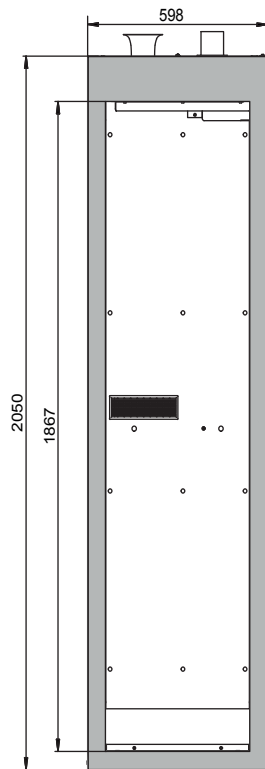

**Available equipment:**

- Standard interior equipment – complete with mounting rails, rolling ramp and cylinder retainer

**Dimensions**

<b>Width (external)</b>	598.00 mm
<b>Depth (external)</b>	615.00 mm
<b>Height (external)</b>	2050.00 mm
<b>Width (internal)</b>	477.00 mm
<b>Depth (internal)</b>	425.00 mm
<b>Height (internal)</b>	1858.00 mm

The available internal dimensions can vary depending on the interior equipment package.

**Weight / Load**

<b>Weight without interior equipment</b>	365 kg
<b>Distributed load</b>	999.00 kg/m <sup>2</sup>
<b>Maximum load</b>	600 kg

**General Information**

<b>Number of doors</b>	1
<b>Door opening angle</b>	180.00°
<b>Depth with open doors</b>	1135 mm
<b>x 50-litre gas cylinders</b>	2 piece
<b>Customs tariff number</b>	94032080

Front view

Side view

Top view

Diagram shows left-hinged door. Dimensions are identical for a right-hinged fitting.