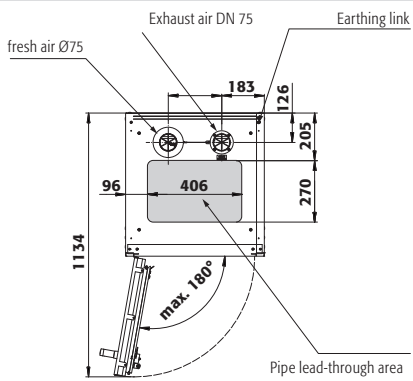

**Available equipment:**

- Standard interior equipment – complete with mounting rails, rolling ramp and cylinder retainer

**Dimensions**

<b>Width (external)</b>	598.00 mm
<b>Depth (external)</b>	615.00 mm
<b>Height (external)</b>	2050.00 mm
<b>Width (internal)</b>	477.00 mm
<b>Depth (internal)</b>	425.00 mm
<b>Height (internal)</b>	1858.00 mm

**General Information**

<b>Number of doors</b>	1
<b>Door opening angle</b>	180.00°
<b>Depth with open doors</b>	1135 mm
<b>x 50-litre gas cylinders</b>	2 piece
<b>Customs tariff number</b>	94032080

Front view

Side view

Top view

Diagram shows left-hinged door. Dimensions are identical for a right-hinged fitting.