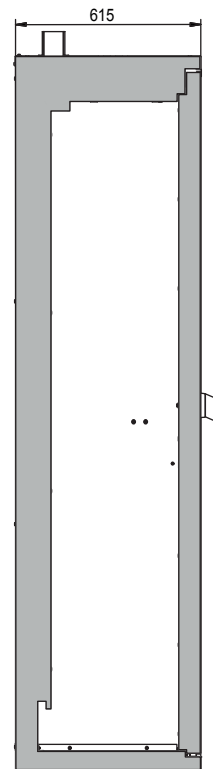

**Available equipment:**

- Standard interior equipment – complete with mounting rails, rolling ramp and cylinder retainer

**Dimensions**

<b>Width (external)</b>	598.00 mm
<b>Depth (external)</b>	615.00 mm
<b>Height (external)</b>	2050.00 mm
<b>Width (internal)</b>	477.00 mm
<b>Depth (internal)</b>	425.00 mm
<b>Height (internal)</b>	1858.00 mm

The available internal dimensions can vary depending on the interior equipment package.

**Weight / Load**

<b>Weight without interior equipment</b>	365 kg
<b>Distributed load</b>	999.00 kg/m <sup>2</sup>
<b>Maximum load</b>	600 kg

**General Information**

<b>Number of doors</b>	1
<b>Door opening angle</b>	180.00°
<b>Depth with open doors</b>	1135 mm
<b>x 50-litre gas cylinders</b>	2 piece
<b>Customs tariff number</b>	94032080

Front view

Side view

Top view

Diagram shows left-hinged door. Dimensions are identical for a right-hinged fitting.