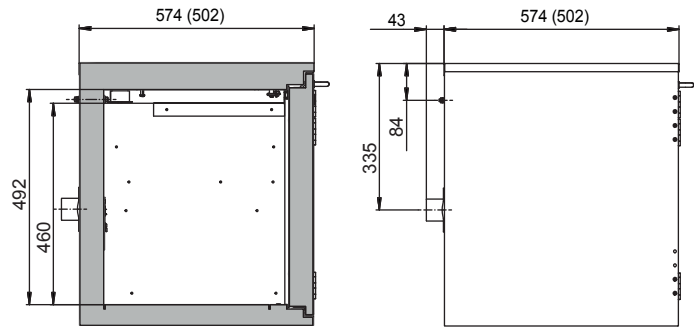

**Dimensions**

<b>Width (external)</b>	893.00 mm
<b>Depth (external)</b>	502.00 mm
<b>Height (external)</b>	600.00 mm
<b>Width (internal)</b>	771.00 mm
<b>Depth (internal)</b>	382.00 mm
<b>Height (internal)</b>	502.00 mm

The available internal dimensions can vary depending on the interior equipment package.

**Weight / Load**

<b>Weight without interior equipment</b>	125 kg
<b>Distributed load</b>	317.00 kg/m <sup>2</sup>
<b>Maximum load</b>	300 kg

**General Information**

<b>Number of doors</b>	2
<b>Door opening angle</b>	135.00°
<b>Depth with open doors</b>	920 mm
<b>Customs tariff number</b>	94032080

Front view

Side view

Top view