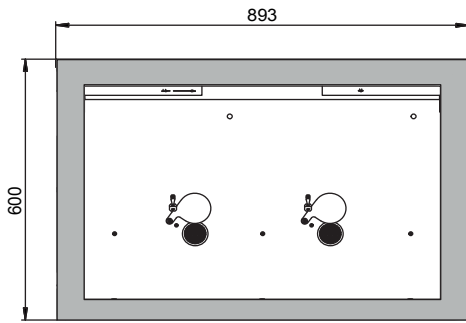

**Dimensions**

<b>Width (external)</b>	893.00 mm
<b>Depth (external)</b>	502.00 mm
<b>Height (external)</b>	600.00 mm
<b>Width (internal)</b>	771.00 mm
<b>Depth (internal)</b>	382.00 mm
<b>Height (internal)</b>	502.00 mm

The available internal dimensions can vary depending on the interior equipment package.

**Weight / Load**

<b>Weight without interior equipment</b>	125 kg
<b>Distributed load</b>	317.00 kg/m <sup>2</sup>
<b>Maximum load</b>	300 kg

**General Information**

<b>Number of doors</b>	2
<b>Door opening angle</b>	135.00°
<b>Depth with open doors</b>	920 mm
<b>Customs tariff number</b>	94032080

Front view

Side view

Top view