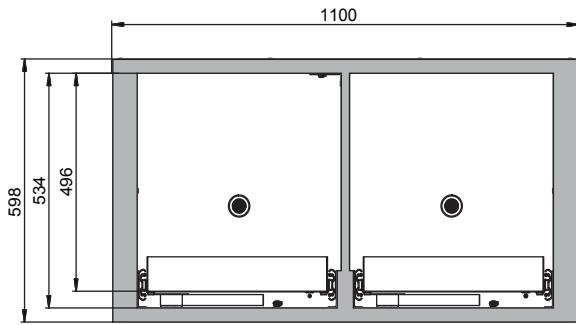

Dimensions

Width (external)	1102.00 mm
Depth (external)	574.00 mm
Height (external)	600.00 mm
Width (internal)	979.00 mm
Depth (internal)	452.00 mm
Height (internal)	502.00 mm

The available internal dimensions can vary depending on the interior equipment package.

General Information

Number of drawers	2
Capacity drawer	11.50 litres
Volume of drawer 2	11.50 litres
Customs tariff number	94032080

Front view

Side view

Top view