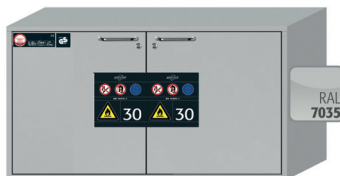

**Safety storage under bench cabinet UB-S-30
Model UB30.060.110.2S, light grey (RAL 7035)**

Safe and approved storage of flammable hazardous substances in working areas

Function / construction:

- **Robust construction and longevity:** body made of powder-coated sheet steel
- **User-friendly:** drawers remain open in any position, interior of drawers completely visible – access to all containers
- **Safe:** drawers fitted with earthing wire incl. clamp as standard, seal welded sump, drawers are self-closing in the event of fire
- **No unauthorised use:** drawers lockable with cylinder lock and locking state indicator (red/green)
- **Mobile:** castors with plinth (optionally available), easy moving of the cabinet
- **Ventilation:** integrated air ducts ready for connection (DN 50) to a technical exhaust system

Dimensions

Width (external)	1102.00 mm
Depth (external)	574.00 mm
Height (external)	600.00 mm
Width (internal)	979.00 mm
Depth (internal)	452.00 mm
Height (internal)	502.00 mm

The available internal dimensions can vary depending on the interior equipment package.