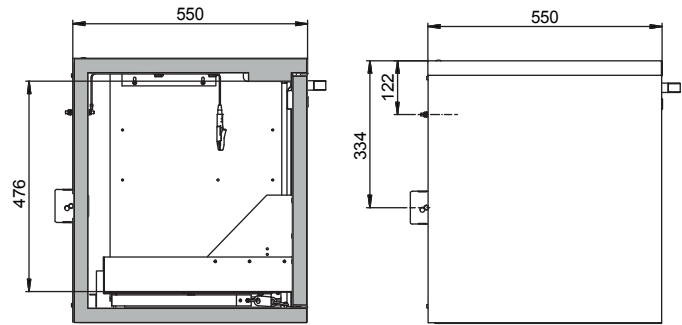

Dimensions

Width (external)	1102.00 mm
Depth (external)	574.00 mm
Height (external)	600.00 mm
Width (internal)	979.00 mm
Depth (internal)	452.00 mm
Height (internal)	502.00 mm

The available internal dimensions can vary depending on the interior equipment package.

General Information

Number of drawers	2
Capacity drawer	11.50 litres
Volume of drawer 2	11.50 litres
Customs tariff number	94032080

Front view

Side view

Top view