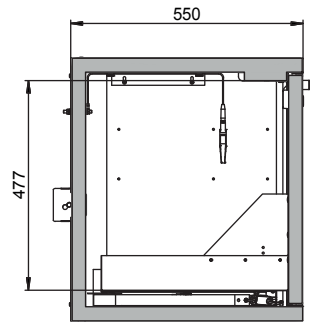

Dimensions

Width (external)	1402.00 mm
Depth (external)	574.00 mm
Height (external)	600.00 mm
Width (internal)	1279.00 mm
Depth (internal)	452.00 mm
Height (internal)	502.00 mm

The available internal dimensions can vary depending on the interior equipment package.

General Information

Number of drawers	2
Capacity drawer	20.00 litres
Volume of drawer 2	11.50 litres
Customs tariff number	94032080

Front view

Side view

Top view