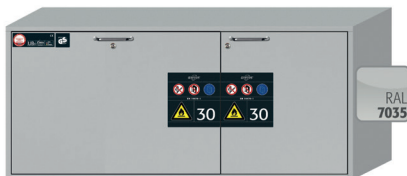

**Safety storage under bench cabinet UB-S-30
Model UB30.060.140.2S, light grey (RAL 7035)**

Safe and approved storage of flammable hazardous substances in working areas

Function / construction:

- **Robust construction and longevity:** body made of powder-coated sheet steel
- **User-friendly:** drawers remain open in any position, interior of drawers completely visible – access to all containers
- **Safe:** drawers fitted with earthing wire incl. clamp as standard, seal welded sump, drawers are self-closing in the event of fire
- **No unauthorised use:** drawers lockable with cylinder lock and locking state indicator (red/green)
- **Mobile:** castors with plinth (optionally available), easy moving of the cabinet
- **Ventilation:** integrated air ducts ready for connection (DN 50) to a technical exhaust system

Dimensions

Width (external)	1402.00 mm
Depth (external)	574.00 mm
Height (external)	600.00 mm
Width (internal)	1279.00 mm
Depth (internal)	452.00 mm
Height (internal)	502.00 mm

The available internal dimensions can vary depending on the interior equipment package.