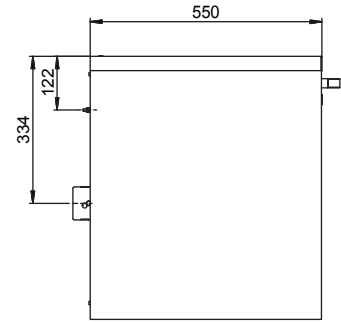

Dimensions

Width (external)	1402.00 mm
Depth (external)	574.00 mm
Height (external)	600.00 mm
Width (internal)	1279.00 mm
Depth (internal)	452.00 mm
Height (internal)	502.00 mm

The available internal dimensions can vary depending on the interior equipment package.

General Information

Number of drawers	2
Capacity drawer	20.00 litres
Volume of drawer 2	11.50 litres
Customs tariff number	94032080

Front view

Side view

Top view