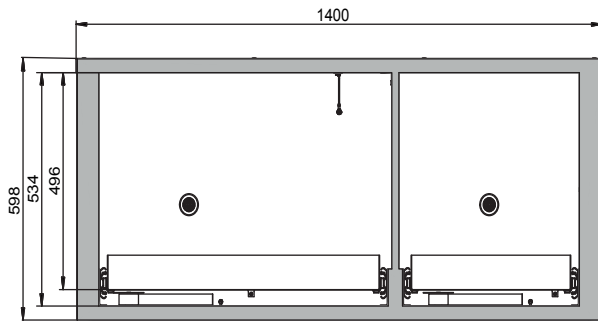

Dimensions

Width (external)	1402.00 mm
Depth (external)	574.00 mm
Height (external)	600.00 mm
Width (internal)	1279.00 mm
Depth (internal)	452.00 mm
Height (internal)	502.00 mm

The available internal dimensions can vary depending on the interior equipment package.

General Information

Number of drawers	2
Capacity drawer	20.00 litres
Volume of drawer 2	11.50 litres
Customs tariff number	94032080

Front view

Side view

Top view