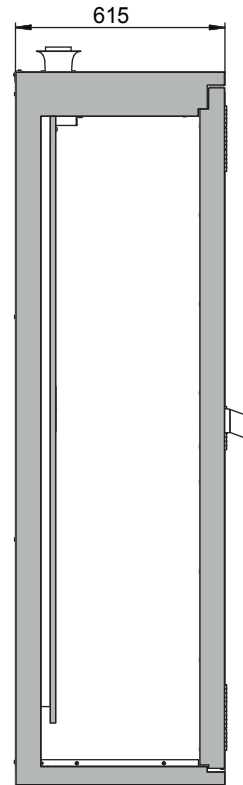

- **No unauthorised use:** doors lockable with profile cylinder (integration in an existing locking system possible)
- **Easy alignment:** adjusting aids to compensate for uneven floor
- **Easy mounting of connecting pipes and gas fittings:** large interior height (1890 mm), many lead-through possibilities on the top of the cabinet
- **Ventilation:** integrated air ducts ready for connection (DN 75) to a technical exhaust, even ventilation inside the cabinet
- **Tested and certified:** according to the stricter GS principles

Available equipment:

- Cylinder retainer – variable installation in the cabinet, flexibly adjustable in depth, across the entire width of the cabinet
- Comfort interior equipment – complete with mounting rails, rolling ramp (L = 350 mm) with pneumatic damper, cylinder retainer and matching tension belts
- Standard interior equipment – complete with mounting rails, rolling ramp and cylinder retainer
- Lateral cylinder retainer – for two 10-litre cylinders, alternatively in height adjustable version (no tools required)

Dimensions

Width (external)	898.00 mm
Depth (external)	615.00 mm
Height (external)	2050.00 mm
Width (internal)	745.00 mm
Depth (internal)	425.00 mm
Height (internal)	1858.00 mm

The available internal dimensions can vary depending on the interior equipment package.

General Information

Number of doors	2
Door opening angle	180.00°
Depth with open doors	1090 mm
x 50-litre gas cylinders	3 piece
Customs tariff number	94032080

Front view

Side view

Top view