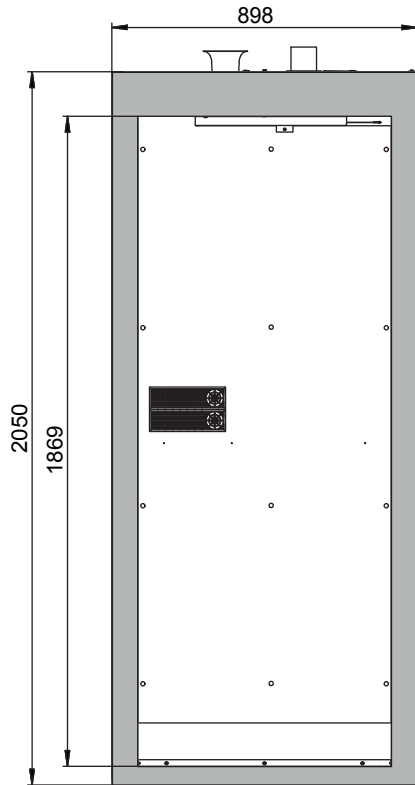

Dimensions

Width (external)	898.00 mm
Depth (external)	615.00 mm
Height (external)	2050.00 mm
Width (internal)	745.00 mm
Depth (internal)	425.00 mm
Height (internal)	1858.00 mm

The available internal dimensions can vary depending on the interior equipment package.

General Information

Number of doors	2
Door opening angle	180.00°
Depth with open doors	1090 mm
x 50-litre gas cylinders	3 piece
Customs tariff number	94032080

Front view

Side view

Top view