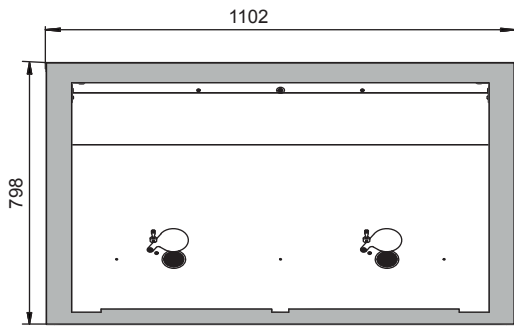

**Dimensions**

<b>Width (external)</b>	1102.00 mm
<b>Depth (external)</b>	752.00 mm
<b>Height (external)</b>	800.00 mm
<b>Width (internal)</b>	979.00 mm
<b>Depth (internal)</b>	626.00 mm
<b>Height (internal)</b>	701.00 mm

The available internal dimensions can vary depending on the interior equipment package.

**Weight / Load**

<b>Weight without interior equipment</b>	200 kg
<b>Distributed load</b>	259.00 kg/m <sup>2</sup>
<b>Maximum load</b>	300 kg

**General Information**

<b>Number of doors</b>	2
<b>Door opening angle</b>	100.00°
<b>Depth with open doors</b>	1277 mm
<b>Customs tariff number</b>	94032080

Front view

Side view

Top view