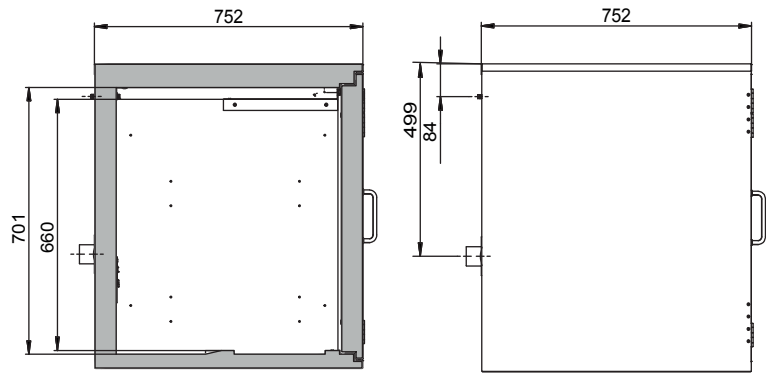

**Dimensions**

<b>Width (external)</b>	1102.00 mm
<b>Depth (external)</b>	752.00 mm
<b>Height (external)</b>	800.00 mm
<b>Width (internal)</b>	979.00 mm
<b>Depth (internal)</b>	626.00 mm
<b>Height (internal)</b>	701.00 mm

The available internal dimensions can vary depending on the interior equipment package.

**Weight / Load**

<b>Weight without interior equipment</b>	200 kg
<b>Distributed load</b>	259.00 kg/m <sup>2</sup>
<b>Maximum load</b>	300 kg

**General Information**

<b>Number of doors</b>	2
<b>Door opening angle</b>	100.00°
<b>Depth with open doors</b>	1277 mm
<b>Customs tariff number</b>	94032080

Front view

Side view

Top view