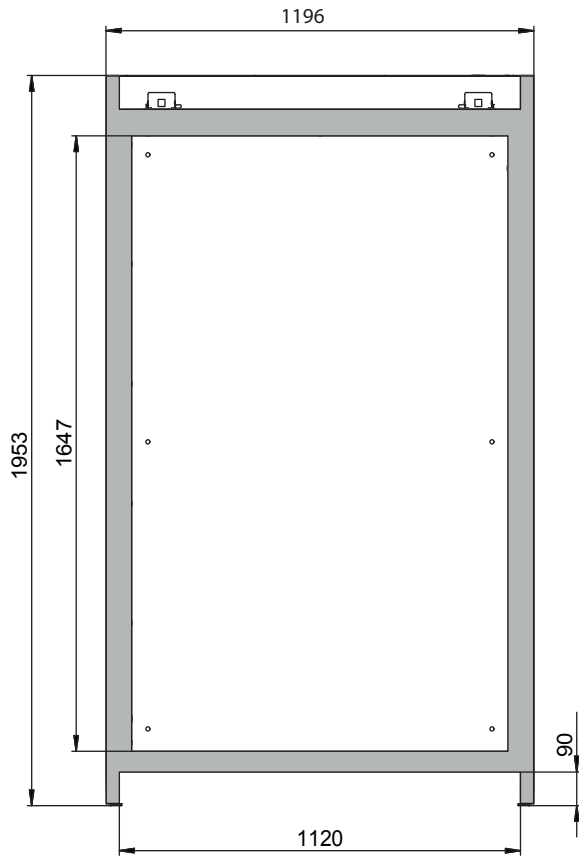

**Dimensions**

<b>Width (external)</b>	1193 mm
<b>Depth (external)</b>	615 mm
<b>Height (external)</b>	1953 mm
<b>Width (internal)</b>	1050 mm
<b>Depth (internal)</b>	522 mm
<b>Height (internal)</b>	1647 mm

The available internal dimensions can vary depending on the interior equipment package.

**Weight / Load**

<b>Weight without interior equipment</b>	424 kg
<b>Distributed load</b>	531 kg/m <sup>2</sup>
<b>Maximum load</b>	600 kg

**General Information**

<b>Number of doors</b>	2
<b>Door opening angle</b>	89.50°
<b>Depth with open doors</b>	1165 mm
<b>Interior grid dimension</b>	32 mm
<b>Entry width transport base</b>	1120 mm
<b>Entry height transport base</b>	90 mm
<b>Customs tariff number</b>	94032080

Front view

Side view

Top view