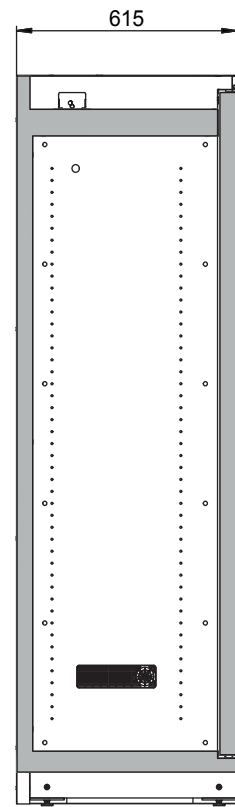

**Dimensions**

<b>Width (external)</b>	1193 mm
<b>Depth (external)</b>	615 mm
<b>Height (external)</b>	1953 mm
<b>Width (internal)</b>	1050 mm
<b>Depth (internal)</b>	522 mm
<b>Height (internal)</b>	1647 mm

The available internal dimensions can vary depending on the interior equipment package.

**Weight / Load**

<b>Weight without interior equipment</b>	424 kg
<b>Distributed load</b>	531 kg/m <sup>2</sup>
<b>Maximum load</b>	600 kg

**General Information**

<b>Number of doors</b>	2
<b>Door opening angle</b>	89.50°
<b>Depth with open doors</b>	1165 mm
<b>Interior grid dimension</b>	32 mm
<b>Entry width transport base</b>	1120 mm
<b>Entry height transport base</b>	90 mm
<b>Customs tariff number</b>	94032080

Front view

Side view

Top view